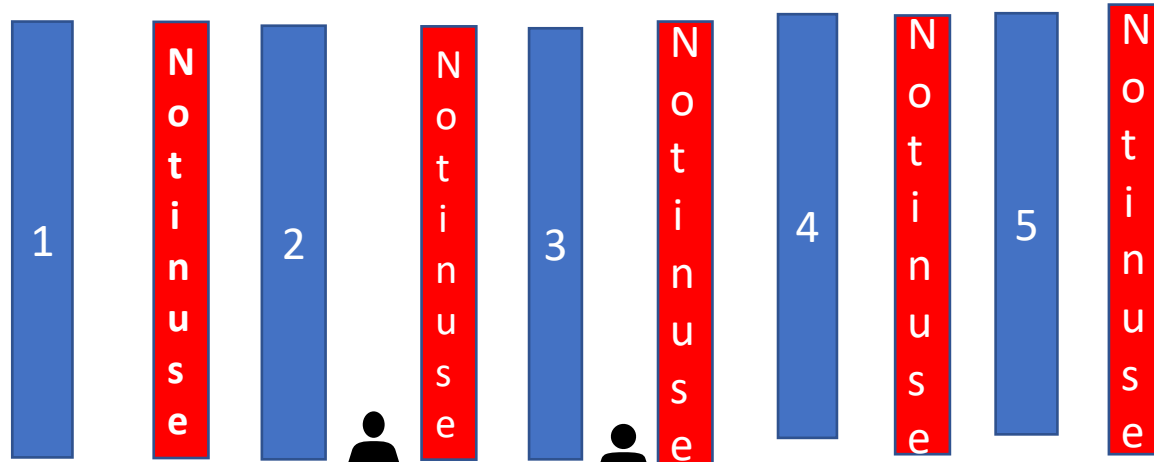

St Joseph's
PLEASE
Follow the signs

Doors

**CALLANDER - PRIVATE PRAYER
SEATING NOT IN USE HAS BEEN TAPED
OFF – DO NOT REMOVE**
One person or max 6 of from same
HOUSEHOLD per seat.
FIVE seats on each side available.
FACE COVERINGS MUST BE WORN
Unless unable to do so..